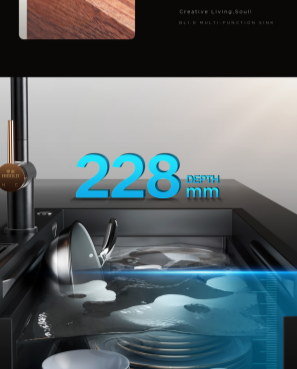

N+1 Integrated Consoles Enjoy washing in the kitchen

Walk less, cook faster

HIGOLD

High-quality solid wood cutting board

Detachable knife holder

PVD nano coating sink

Dense hole colander

Heat-resistant PC basin

Misplaced dual-track design fun sliding, 1 slot and 4 zones

Add auxiliary accessories as needed, single tank swift changes to double tanks. Rest assured clean by partition washing, two - person operation without interference

HIGOLD