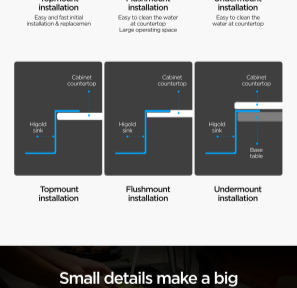

HIGOLD®

BL1.0 Multi-functional Sink

Omnipotent change, free control

6 major innovations Technology upgrade

Bring the double enjoyment of convenience and cleanliness

HIGOLD

Dual slide lips Misalignment partition

228mm deepened tank

185mm large draining hole Rapid drainage

Dense hole filter

rear drainage increase storage

N+1 Integrated Consoles Enjoy washing in the kitchen

Walk less, cook faster

HIGOLD

High-quality solid wood cutting board

Detachable knife holder

PVD nano coating sink

Dense hole colander

Heat-resistant PC basin

Misplaced dual-track design fun sliding, 1 slot and 4 zones

Add auxiliary accessories as needed, single tank swift changes to double tanks. Rest assured clean by partition washing, two - person operation without interference

HIGOLD

Soaking area Washing and soaking

Cutting area Washing and cutting

CREATIVE LIVING SOLUTIONS BL1.0 MULTI-FUNCTION SINK

228 DEPTH mm

228mm deepened tank Wash pots and pans at the same time

Deepen and widen the design, upgrade the large-capacity tank. Deep cleaning without restriction

HIGOLD

Large capacity washing more

Meet the needs of large family gatherings

HIGOLD

X-shaped water guiding design Large-diameter flood discharge type fast draining

The large aperture interacts with the X-rays to form a low point that creates a swirl of water flow for fast drainage

HIGOLD

185mm large draining hole

Rapid drainage, fast water dry

Handle along the edge, easy to take and put

Nano coating surface, easy cleaning

Normal draining hole

Slow draining, low efficiency

Confined hands, difficult to take and put

Ordinary material, easy to be scratched

Dense hole fine filtration Unobstructed pipeline