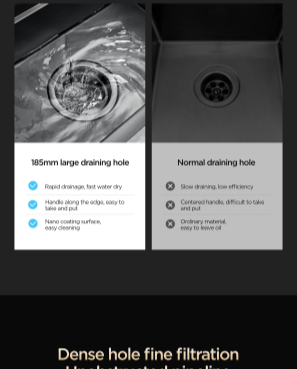

228 DEPTH mm