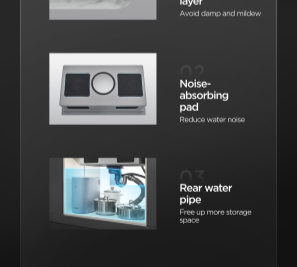

PVD nanotechnology

High-tech frozen age quality

HIGOLD

Nano film

PVD Vacuum coating

SUS304 stainless steel base

Nano coating

HIGOLD